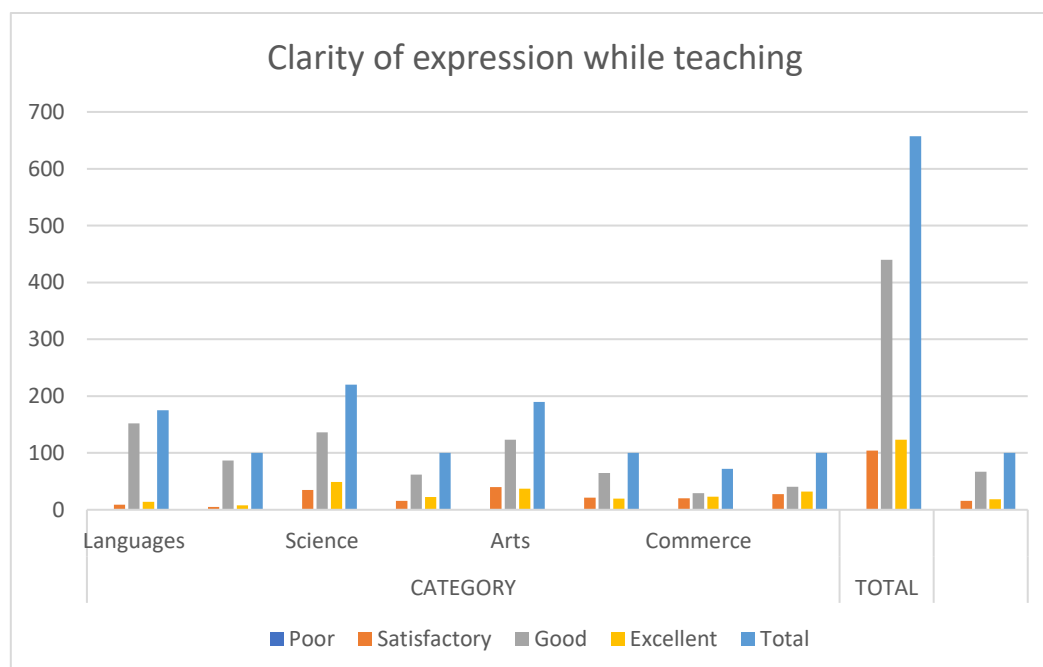

ANDHRA CHRISTIAN COLLEGE, GUNTUR

(NAAC A Grade Accreditation)

Feedback Analysis 2022 - 23

Department wise Feed Back Results

Clarity of expression while Teaching						
		Poor	Satisfactory	Good	Excellent	Total
CATEGORY	Languages	0	9	152	14	175
		0	5.14	86.85	8	100
	Science	0	35	136	49	220
		0	15.90	61.81	22.27	100
	Arts	0	40	123	37	190
		0	21.05	64.73	19.47	100
	Commerce	0	20	29	23	72
		0	27.77	40.27	31.94	100
TOTAL		0	104	440	123	657
		0	15.83	66.97	18.72	100