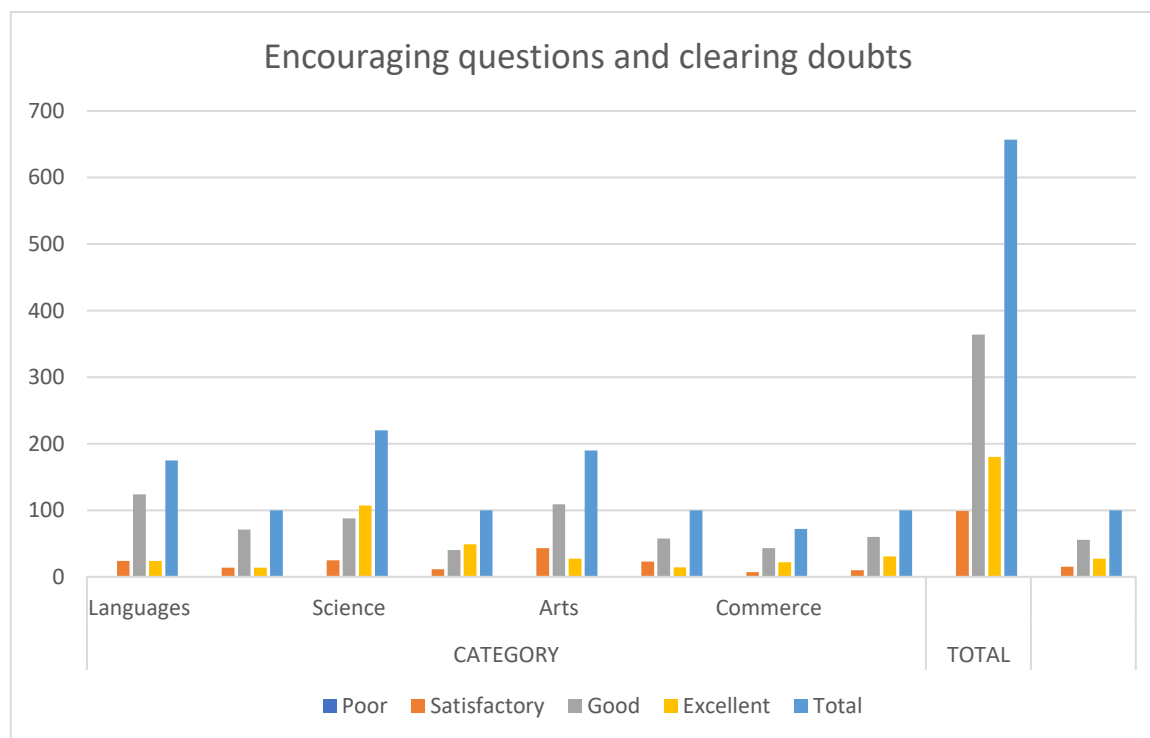

ANDHRA CHRISTIAN COLLEGE, GUNTUR

(NAAC A Grade Accreditation)

Feedback Analysis 2022- 23

Department wise Feed Back Results

Encouraging questions and clearing doubts						
		Poor	Satisfactory	Good	Excellent	Total
CATEGORY	Languages	0	24	124	24	175
		0	13.71	70.85	13.71	100
	Science	0	25	88	107	220
		0	11.36	40	48.63	100
	Arts	0	43	109	27	190
		0	22.63	57.36	14.21	100
	Commerce	0	7	43	22	72
		0	9.72	59.72	30.55	100
TOTAL		0	99	364	180	657
		0	15.06	55.40	27.39	100