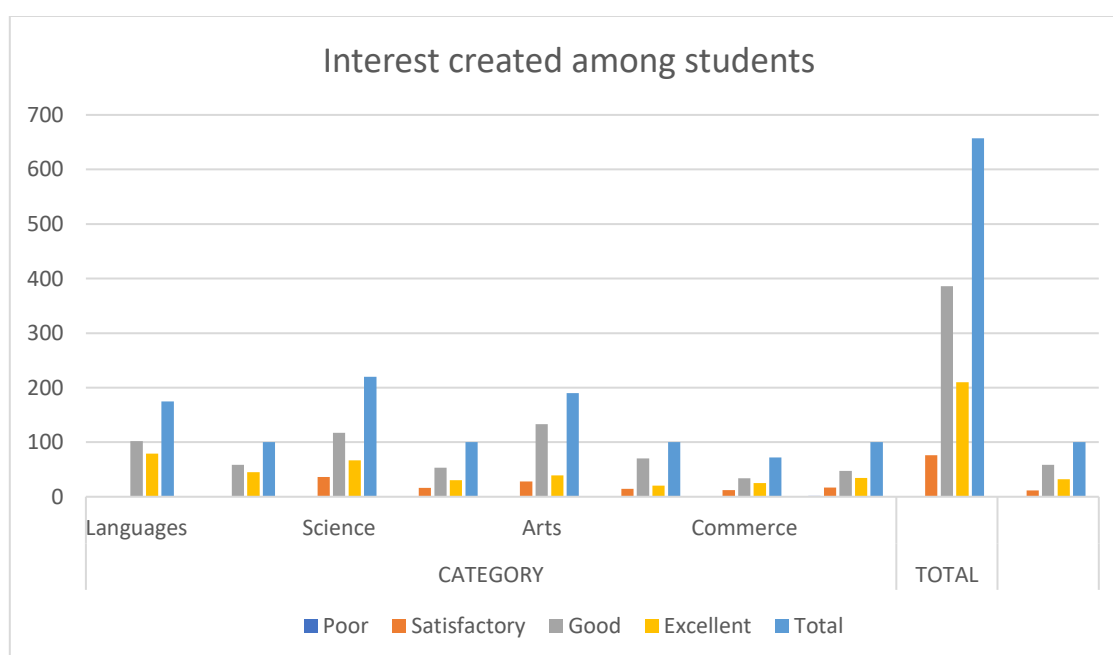

ANDHRA CHRISTIAN COLLEGE, GUNTUR

(NAAC A Grade Accreditation)

Feedback Analysis 2022– 23

Interested created among students						
		Poor	Satisfactory	Good	Excellent	Total
CATEGORY	Languages	0	0	102	79	175
		0	0	58.28	45.14	100
	Science	0	36	117	67	220
		0	16.36	53.18	30.45	100
	Arts	0	28	133	39	190
		0	14.73	70	20.52	100
	Commerce	1	12	34	25	72
		1.38	16.66	47.22	34.72	100
TOTAL		1	76	386	210	657
		0.15	11.56	58.75	31.96	100