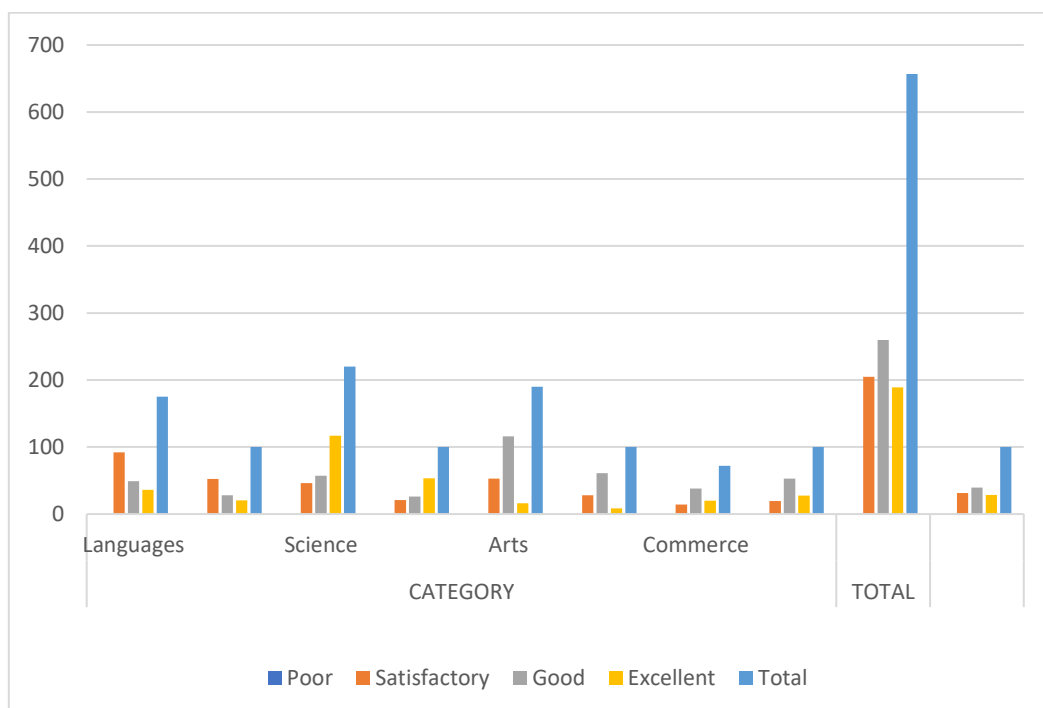

ANDHRA CHRISTIAN COLLEGE, GUNTUR

(NAAC A Grade Accreditation)

Feedback Analysis 2022- 23

Use of other methods of Teaching						
		Poor	Satisfactory	Good	Excellent	Total
CATEGORY	Languages	0	92	49	36	175
		0	52.57	28	20.57	100
	Science	0	46	57	117	220
		0	20.90	25.90	53.18	100
	Arts	0	53	116	16	190
		0	27.89	61.05	8.42	100
	Commerce	0	14	38	20	72
		0	19.44	52.77	27.77	100
TOTAL		0	205	260	189	657
		0	31.20	39.57	28.76	100