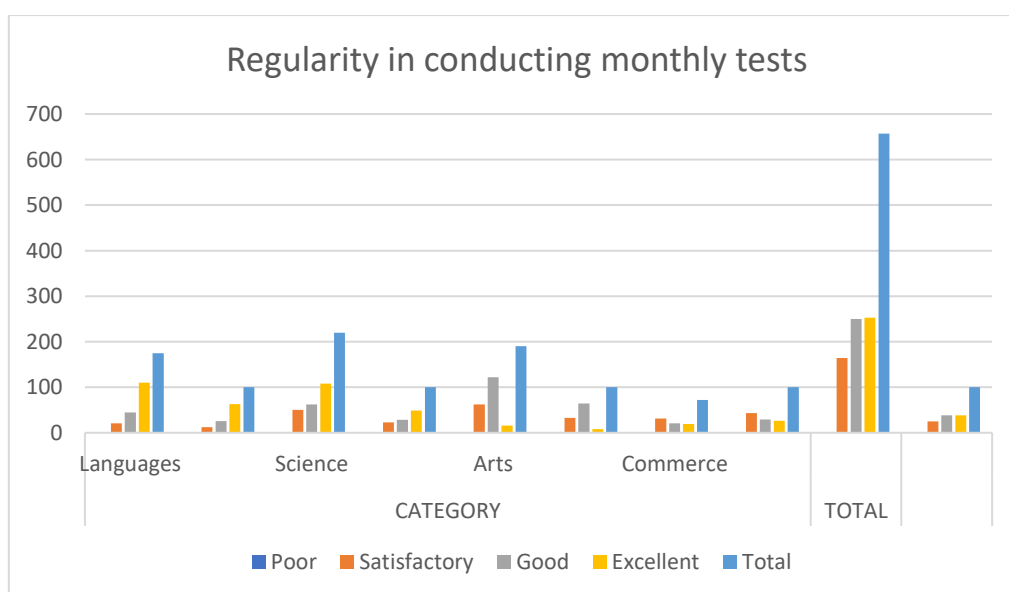

ANDHRA CHRISTIAN COLLEGE, GUNTUR

(NAAC A Grade Accreditation)

Feedback Analysis 2022 - 23

Department wise Feed Back Results

Regularity in conducting monthly tests and evaluation						
		Poor	Satisfactory	Good	Excellent	Total
CATEGORY	Languages	0	21	45	110	175
		0	12	25.71	62.85	100
	Science	0	50	62	108	220
		0	22.72	28.18	49.09	100
	Arts	0	62	122	16	190
		0	32.63	64.21	8.42	100
	Commerce	1	31	21	19	72
		1.38	43.05	29.16	26.38	100
TOTAL		1	164	250	253	657
		0.15	24.96	38.05	38.50	100