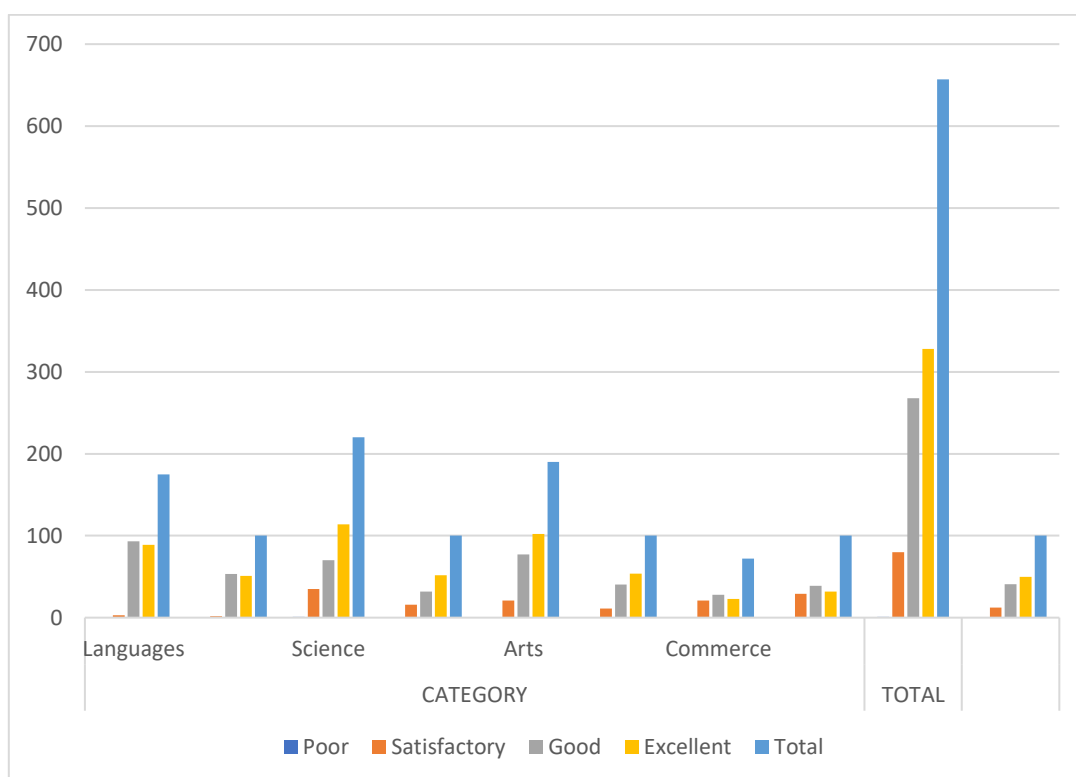

ANDHRA CHRISTIAN COLLEGE, GUNTUR

(NAAC A Grade Accreditation)

Feedback Analysis 2022- 2023

Department wise Feed Back Results

		Poor	Satisfactory	Good	Excellent	Total
CATEGORY	Languages	0	3	93	89	175
		0	1.71	53.14	50.85	100
	Science	1	35	70	114	220
		0.45	15.90	31.81	51.81	100
	Arts	0	21	77	102	190
		0	11.05	40.52	53.68	100
	Commerce	0	21	28	23	72
	0	29.16	38.88	31.94	100	
TOTAL		1	80	268	328	657
		0.15	12.17	40.79	49.92	100